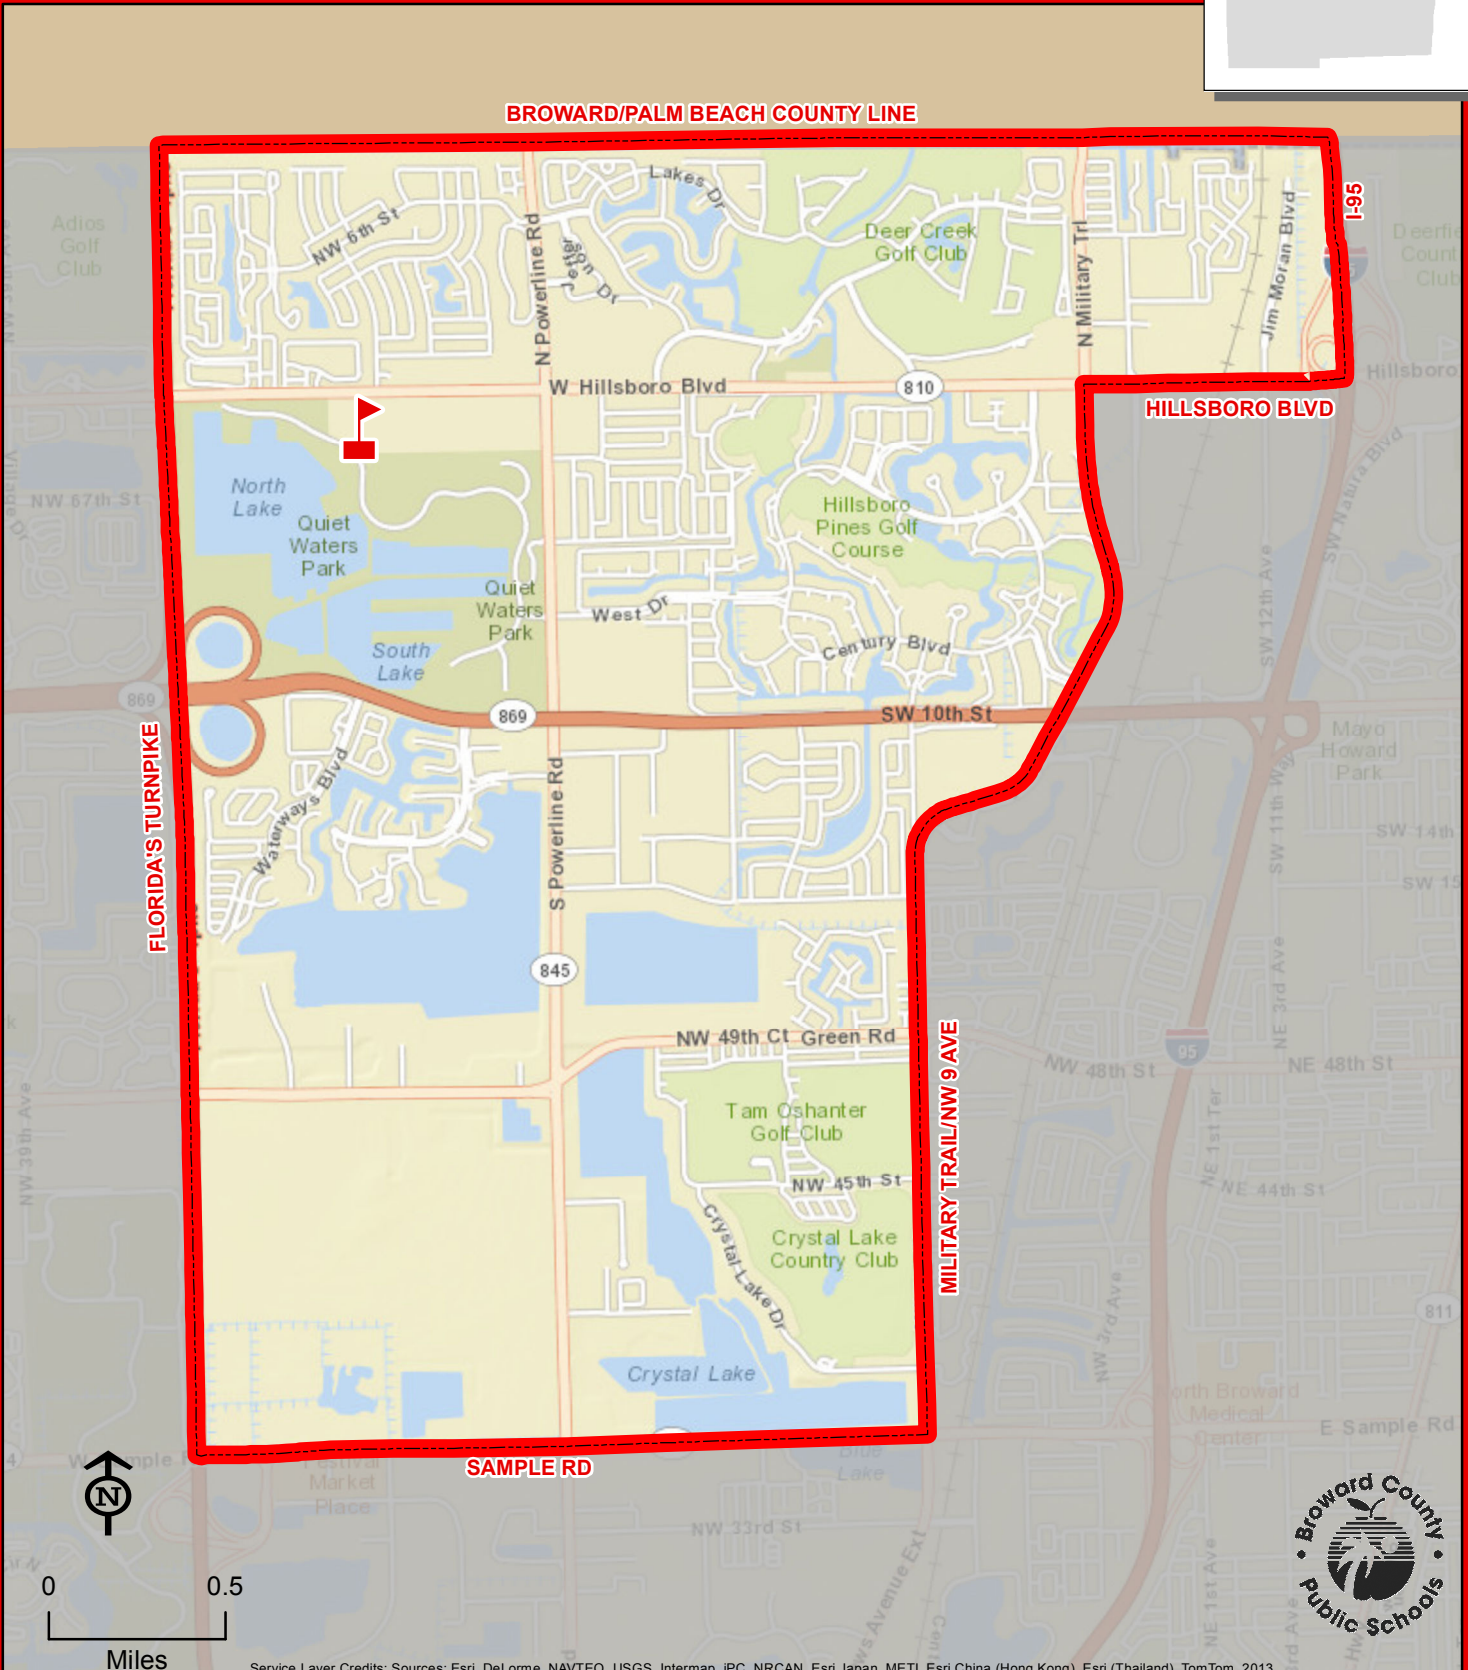

QUIET WATERS ELEMENTARY SCHOOL

4150 W HILLSBORO BOULEVARD
DEERFIELD BEACH, FLORIDA 33442
754-322-8100

Service Layer Credits: Sources: Esri, DeLorme, NAVTEQ, USGS, Intermap, iPC, NRCAN, Esri Japan, METI, Esri China (Hong Kong), Esri (Thailand), TomTom, 2013

THIS MAP IS FOR CONCEPTUAL PURPOSES ONLY AND SHOULD NOT BE USED FOR LEGAL BOUNDARY DETERMINATIONS

QUIET WATERS